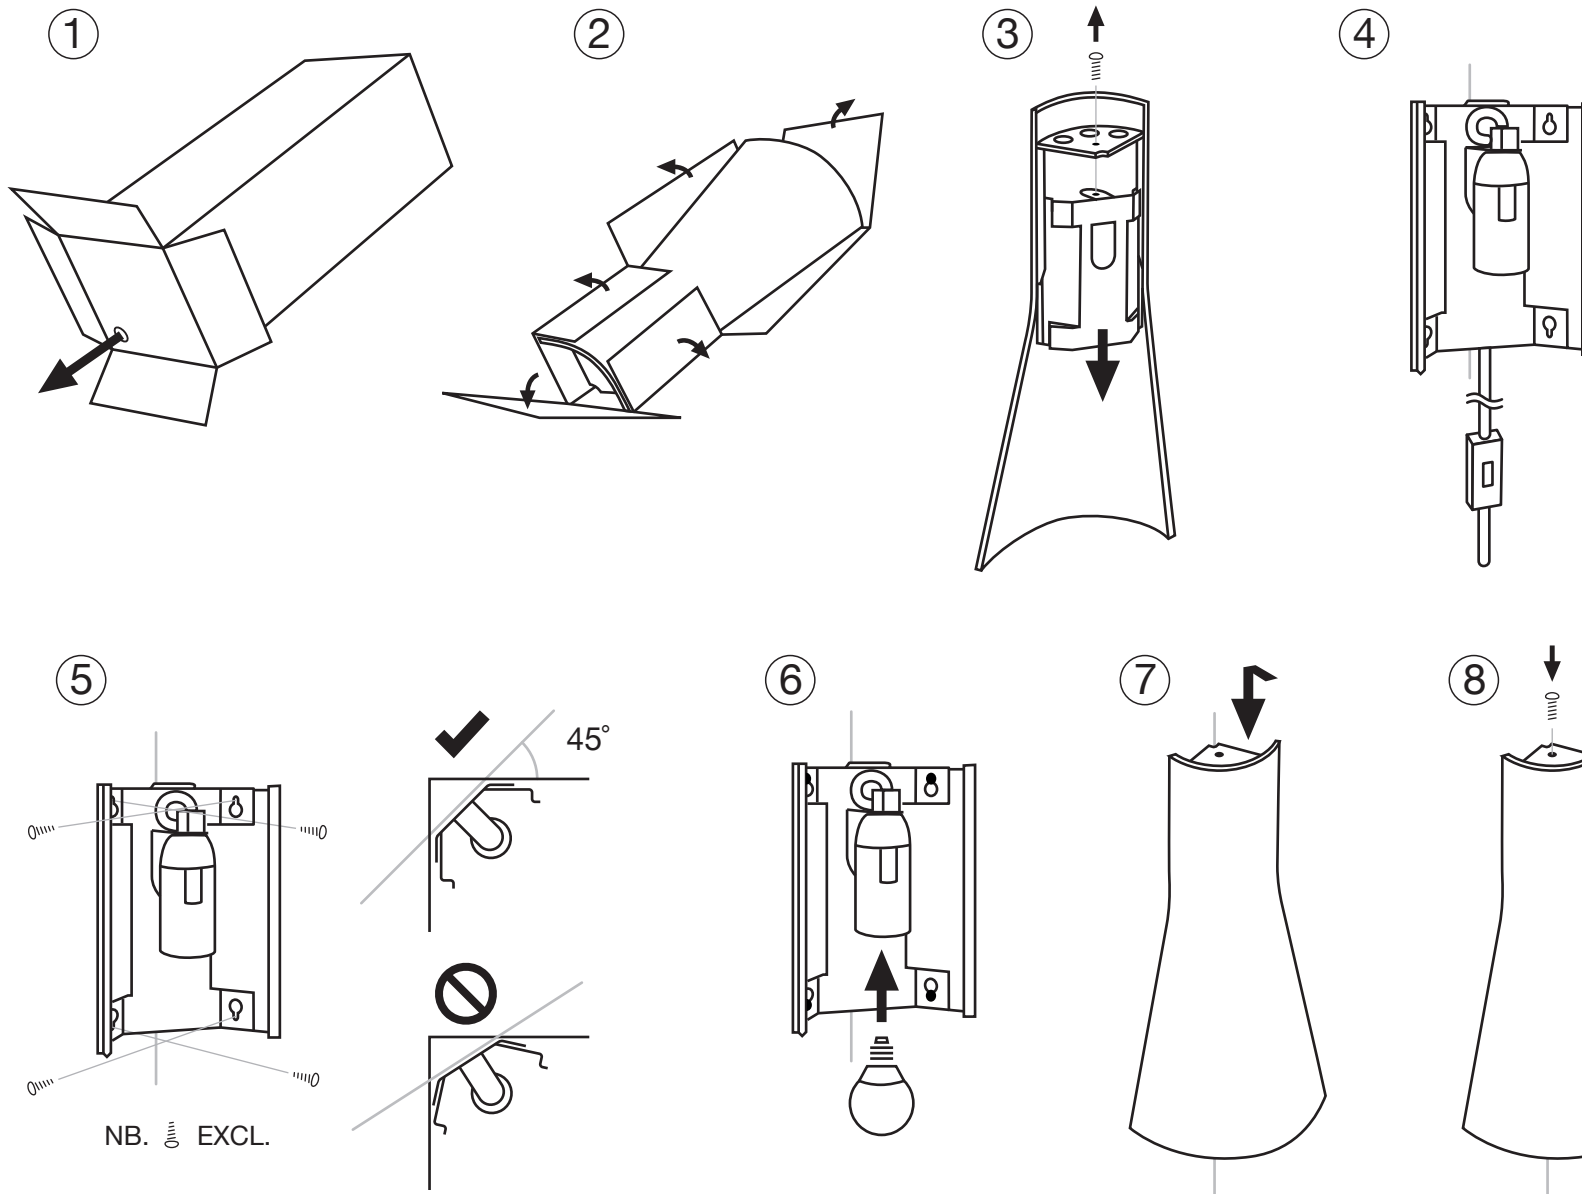

Secto 4236 & Secto Small 4237 corner lamps | Instructions with cable and switch

Secto DESIGN

To reduce the risk of strangulation the flexible wiring connected to this luminaire shall be effectively fixed to the wall if the wiring is within arm's reach.

Secto 4236 & Secto Small 4237 corner lamps | Instructions direct wall mounting

Secto DESIGN