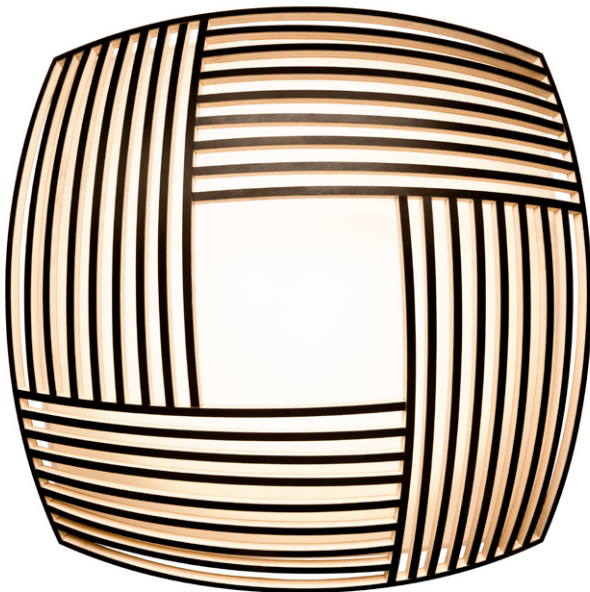

## PRESS RELEASE

**Meet the novelty:** surface mounted ceiling fixture. Designed as a response to the clear demand for a Secto light that would not be suspended but instead fixed to the ceiling. This light brings a new character to the world of ceiling fixtures, where wood as material is not commonly encountered. As the rest of the collection, also the new ceiling fixture can be seen as a space itself. True to designer's credo, the lamp is not only a source of light but also an architectonic space that creates interesting surfaces on the ceiling and walls.

Width 51 cm, depth 51 cm, height 13,5/15 cm.

**Teelo - a brand new table light.** Teelo continues the simple yet stylish lighting collection of Secto Design bringing in additional sculptural tone. Despite the lack of slats Teelo has a recognizable Secto feel to it, where the beauty of wood is highlighted. The clear lines of Teelo, together with the light source designed never to blind the viewer, offer an eye-soothing lighting experience. The detail in the design of the joints gives a sophisticated finishing touch to this timeless design object.

Height 38 cm, width 33 cm, diameter 11 cm.

**Secto Design** is a Finnish company specialized in hand-made wooden design lighting. The iconic collection has a clear and timeless Scandinavian feel. All the work is carried out in Finland and the material is PEFC-certified top-quality local birch. Designed by the award-winning Architect Seppo Koho.