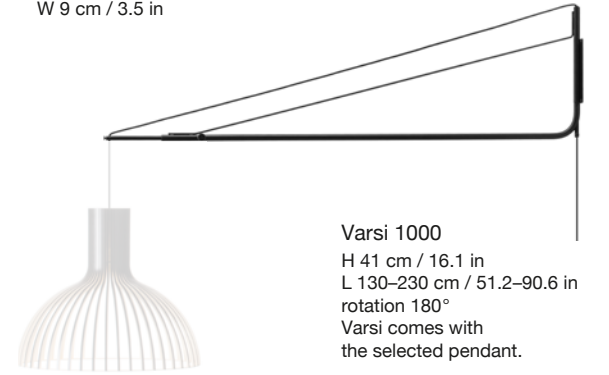

Victo Small 4251
H 39 cm / 15.5 in
Ø 45 cm / 17.7 in

Octo Small 4241
H 55 cm / 21.6 in
Ø 45 cm / 17.7 in

Magnum 4202
H 87 cm / 34.3 in
Ø 56 cm / 22.0 in

Aspiro 8000
H ~25–35 cm /
~9.8–13.8 in
Ø 50 cm / 19.7 in
birch only

Petite 4600
H 23 cm / 9.1 in
Ø 20 cm / 7.9 in

Atto 5000
H 21 cm / 8.3 in
Ø 34 cm / 13.4 in

Kontro 6000
H 21 cm / 8.3 in
Ø 45 cm / 17.7 in

Owalo 7000
H 13 cm / 5.1 in
L 100 cm / 39.4 in
W 9 cm / 3.5 in

Varsi 1000
H 41 cm / 16.1 in
L 130–230 cm / 51.2–90.6 in
rotation 180°
Varsi comes with
the selected pendant.

Secto Small 4231
H 45 cm / 17.7 in
D 9–15 cm / 3.5–5.9 in
W 13–25 cm /
5.1–9.8 in

Secto 4230
H 60 cm / 23.6 in
D 9–18 cm / 3.5–7.1 in
W 13–31 cm /
5.1–12.2 in

Owalo 7030
H 47 cm / 18.5 in
D 33 cm / 13.0 in
W 7 cm / 2.8 in
base Ø 11.5 cm / 4.5 in

Restaurant & Bar
Product Design Awards

Teelo 8020
H 38 cm / 15.0 in
W 33 cm / 13.0 in
Ø 11 cm / 4.3 in
birch / walnut only

Secto 4220
H 75 cm / 29.5 in
shade Ø 25 cm / 9.8 in
base Ø 28 cm / 11.0 in

Owalo 7020
H 50 cm / 19.7 in
D 30 cm / 11.8 in
W 7 cm / 2.8 in
base Ø 13 cm / 5.1 in