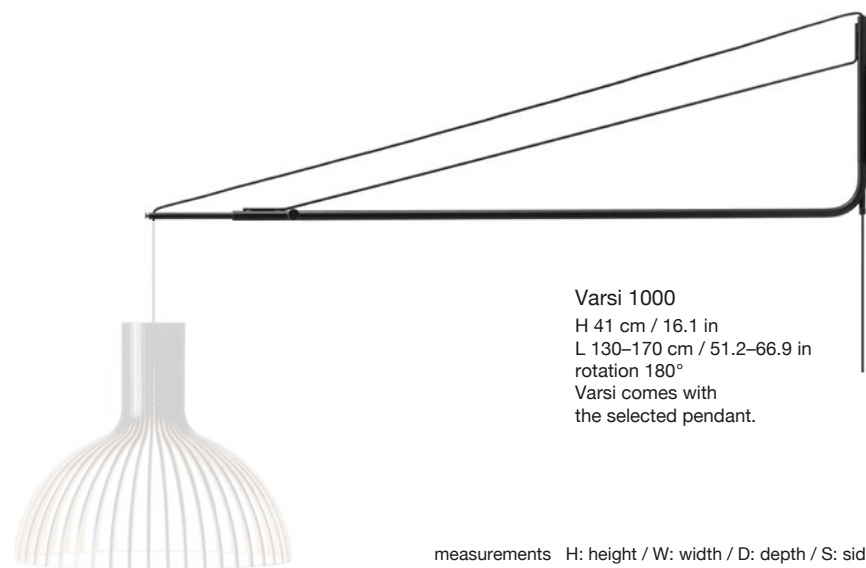

**Victo 4250**  
H 48 cm / 18.9 in  
Ø 56 cm / 22.0 in

**Victo Small 4251**  
H 39 cm / 15.5 in  
Ø 45 cm / 17.7 in

**Octo Small 4241**  
H 55 cm / 21.6 in  
Ø 45 cm / 17.7 in

**Magnum 4202**  
H 87 cm / 34.3 in  
Ø 56 cm / 22.0 in

**Petite 4600**  
H 23 cm / 9.1 in  
Ø 20 cm / 7.9 in

**Owalo 7000**  
H 13 cm / 5.1 in  
L 100 cm / 39.4 in  
W 9 cm / 3.5 in

**Kuulto Small 9101**  
H 11 cm / 4.3 in  
D 40 cm / 15.7 in  
W 40 cm / 15.7 in

**Kuulto 9100**  
H 15 cm / 5.9 in  
D 52 cm / 20.5 in  
W 52 cm / 20.5 in

**Varsi 1000**  
H 41 cm / 16.1 in  
L 130–170 cm / 51.2–66.9 in  
rotation 180°  
Varsi comes with the selected pendant.

measurements H: height / W: width / D: depth / S: side / L: length  
● birch ● white ● black ● walnut

**Petite 4610**  
H 130 cm / 51.2 in  
D 28 cm / 11.0 in  
W 20 cm / 7.9 in  
base Ø 20 cm / 7.9 in

**Owalo 7010**  
H 168 cm / 66.1 in  
D 35 cm / 13.8 in  
W 7 cm / 2.8 in  
base Ø 22 cm / 8.7 in

**Secto 4210**  
H 175–185 cm / 68.9–72.8 in  
shade Ø 30 cm / 11.8 in  
base Ø 34 cm / 13.4 in