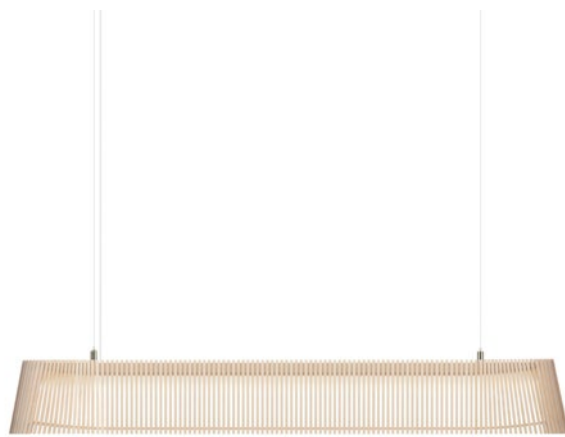

**Victo 4250**  
H 48 cm / 18.9 in  
Ø 56 cm / 22.0 in

**Victo Small 4251**  
H 39 cm / 15.5 in  
Ø 45 cm / 17.7 in

**Octo Small 4241**  
H 55 cm / 21.6 in  
Ø 45 cm / 17.7 in

**Magnum 4202**  
H 87 cm / 34.3 in  
Ø 56 cm / 22.0 in

**Petite 4600**  
H 23 cm / 9.1 in  
Ø 20 cm / 7.9 in

**Owalo 7000**  
H 13 cm / 5.1 in  
L 100 cm / 39.4 in  
W 9 cm / 3.5 in

**Kuulto Small 9101**  
H 11 cm / 4.3 in  
D 40 cm / 15.7 in  
W 40 cm / 15.7 in